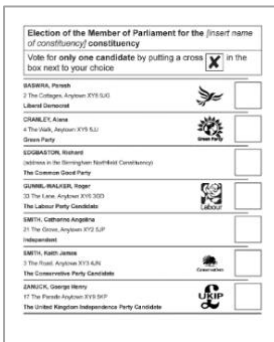

# Voter ID at polling stations

The next time you go to vote at a polling station you must take **photo ID** (identification) with you

**Photo ID** is an official card or document with your name and photograph on it – it's used to prove who you are

You will need to show your photo ID before you are given a **ballot paper**

A **ballot paper** is a form that lists the people you can choose to vote for

Not many people with LD have photo ID

If you have a passport you can use it as your photo ID