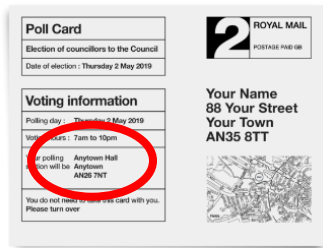

Voting at a polling station

Before an election you will be sent a poll card in the post

Your poll card will tell you where your polling station is - your local polling station is where you can go to vote in person